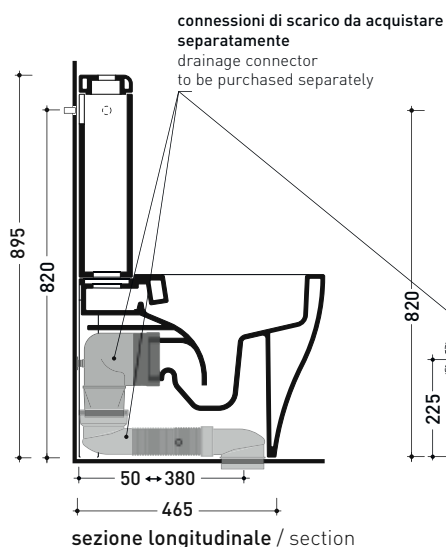

Technical accessories:
 *Kit suitable for wall trap H 230 mm (LKR00)
 *Kit suitable for floor trap from 50 to 180 mm (LK5018)
 *Kit suitable for floor trap from 180 to 240 mm (LK2022)
 *Kit suitable for floor trap from 240 to 380 mm (LK2438)
 Floor fixing kit (9003)
 OLI double flushing system (MBBO)

Package dim. wc	Weight 33 kg	Pz. Pallet n° 18
-----------------	--------------	------------------

Package dim. cistern	Weight 14 kg	Pz. Pallet n° 36
----------------------	--------------	------------------

Dop-No997

pag. 1/2

vista zenitale / zenital view

sizes in mm

Please consider a 2% tolerance on indicated measurements

KIT SUITABLE FOR WALL TRAP

LKR00 (SET: LKR00)

KIT SUITABLE FOR FLOOR TRAP

LK5018 (SET: TR38CON+LKR40)

da/ from 50 a/ to 180 mm

LK2022 (SET: LKRS+LKR40)

da/ from 180 a/ to 240 mm

LK2438 (SET: TR38CON+LKR33)

da/ from 240 a/ to 380* mm

ATTENTION: THE DRAINAGE CONNECTORS ARE NOT INCLUDED