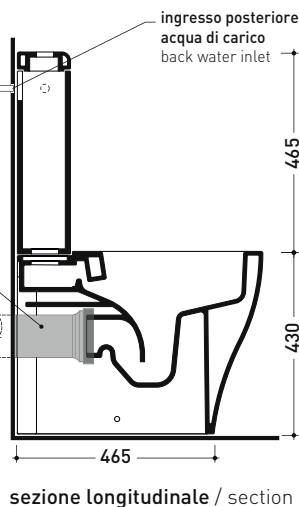

Technical accessories:
 *Kit suitable for wall trap H 230 mm (LKR00)
 *Kit suitable for floor trap from 50 to 180 mm (LK5018)
 *Kit suitable for floor trap from 180 to 240 mm (LK2022)
 *Kit suitable for floor trap from 240 to 380 mm (LK2438)
 Floor fixing kit (9003)
 OLI double flushing system (MBBO)

Package dim. wc	Weight 33 kg	Pz. Pallet n° 18
-----------------	--------------	------------------

Package dim. cistern	Weight 14 kg	Pz. Pallet n° 36
----------------------	--------------	------------------

Dop-No997

pag. 1/2

vista zenitale / zenital view

sizes in mm

Please consider a 2% tolerance on indicated measurements

KIT SUITABLE FOR WALL TRAP

LKR00 (SET: LKR00)

KIT SUITABLE FOR FLOOR TRAP

LK5018 (SET: TR38CON+LKR40)

da/ from 50 a/ to 180 mm

LK2022 (SET: LKRS+LKR40)

da/ from 180 a/ to 240 mm

LK2438 (SET: TR38CON+LKR33)

da/ from 240 a/ to 380* mm

ATTENTION: THE DRAINAGE CONNECTORS ARE NOT INCLUDED