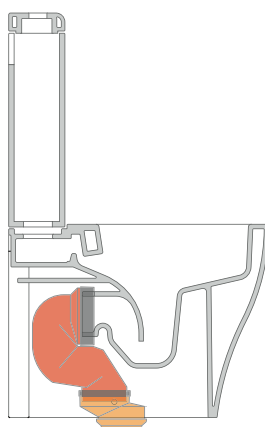

Technical accessories:
 *Kit suitable for wall trap H 230 mm (LKR00)
 *Kit suitable for floor trap from 50 to 180 mm (LK5018)
 *Kit suitable for floor trap from 180 to 240 mm (LK2022)
 *Kit suitable for floor trap from 240 to 380 mm (LK2438)
 Floor fixing kit (9003)
 OLI double flushing system (MBBO)

Package dim. wc	Weight 33 kg	Pz. Pallet n° 18
-----------------	--------------	------------------

Package dim. cistern	Weight 14 kg	Pz. Pallet n° 36
----------------------	--------------	------------------

Dop-No997

pag. 1/2

vista zenitale / zenital view

sizes in mm

Please consider a 2% tolerance on indicated measurements

KIT SUITABLE FOR WALL TRAP

LKR00 (SET: LKR00)

KIT SUITABLE FOR FLOOR TRAP

LK5018 (SET: TR38CON+LKR40)

da/ from 50 a/ to 180 mm

LK2022 (SET: LKRS+LKR40)

da/ from 180 a/ to 240 mm

LK2438 (SET: TR38CON+LKR33)

da/ from 240 a/ to 380* mm

ATTENTION: THE DRAINAGE CONNECTORS ARE NOT INCLUDED