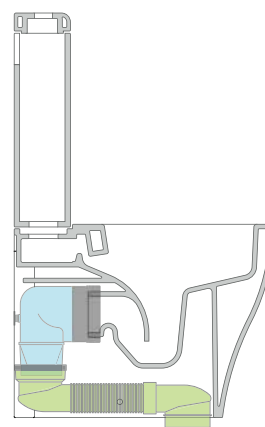

Technical accessories:
 *Kit suitable for wall trap H 230 mm (LKR00)
 *Kit suitable for floor trap from 50 to 180 mm (LK5018)
 *Kit suitable for floor trap from 180 to 240 mm (LK2022)
 *Kit suitable for floor trap from 240 to 380 mm (LK2438)
 Floor fixing kit (9003)
 OLI double flushing system (MBBO)

Dop-No997

pag. 1/2

vista zenitale / zenital view

sizes in mm

Please consider a 2% tolerance on indicated measurements

KIT SUITABLE FOR WALL TRAP

LKR00 (SET: LKR00)

KIT SUITABLE FOR FLOOR TRAP

LK5018 (SET: TR38CON+LKR40)

da/ from 50 a/ to 180 mm

LK2022 (SET: LKRS+LKR40)

da/ from 180 a/ to 240 mm

LK2438 (SET: TR38CON+LKR33)

da/ from 240 a/ to 380* mm

ATTENTION: THE DRAINAGE CONNECTORS ARE NOT INCLUDED