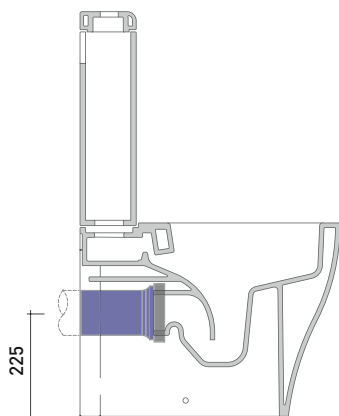

Technical accessories:
 *Kit suitable for wall trap H 230 mm (LKR00)
 *Kit suitable for floor trap from 50 to 180 mm (LK5018)
 *Kit suitable for floor trap from 180 to 240 mm (LK2022)
 *Kit suitable for floor trap from 240 to 380 mm (LK2438)
 Floor fixing kit (9003)
 OLI double flushing system (MBBO)

Package dim. wc	Weight 33 kg	Pz. Pallet n° 18
-----------------	--------------	------------------

Package dim. cistern	Weight 14 kg	Pz. Pallet n° 36
----------------------	--------------	------------------

Dop-No997

pag. 1/2

vista zenitale / zenital view

sizes in mm

Please consider a 2% tolerance on indicated measurements

KIT SUITABLE FOR WALL TRAP

LKR00 (SET: LKR00)

KIT SUITABLE FOR FLOOR TRAP

LK5018 (SET: TR38CON+LKR40)

da/ from 50 a/ to 180 mm

LK2022 (SET: LKRS+LKR40)

da/ from 180 a/ to 240 mm

LK2438 (SET: TR38CON+LKR33)

da/ from 240 a/ to 380* mm

ATTENTION: THE DRAINAGE CONNECTORS ARE NOT INCLUDED