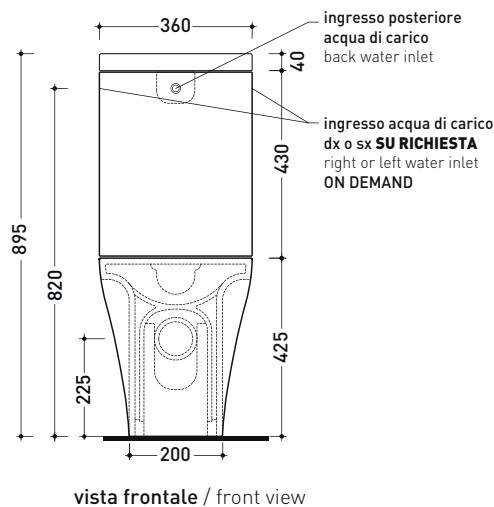

Technical accessories:
 *Kit suitable for wall trap H 230 mm (LKR00)
 *Kit suitable for floor trap from 50 to 180 mm (LK5018)
 *Kit suitable for floor trap from 180 to 240 mm (LK2022)
 *Kit suitable for floor trap from 240 to 380 mm (LK2438)
 Floor fixing kit (9003)
 OLI double flushing system (MBBO)

Package dim. wc	Weight 33 kg	Pz. Pallet n° 18
-----------------	--------------	------------------

Package dim. cistern	Weight 14 kg	Pz. Pallet n° 36
----------------------	--------------	------------------

Dop-No997

pag. 1/2

vista zenitale / zenital view

sizes in mm

Please consider a 2% tolerance on indicated measurements

KIT SUITABLE FOR WALL TRAP

LKR00 (SET: LKR00)

KIT SUITABLE FOR FLOOR TRAP

LK5018 (SET: TR38CON+LKR40)

da/ from 50 a/ to 180 mm

LK2022 (SET: LKRS+LKR40)

da/ from 180 a/ to 240 mm

LK2438 (SET: TR38CON+LKR33)

da/ from 240 a/ to 380* mm

ATTENTION: THE DRAINAGE CONNECTORS ARE NOT INCLUDED