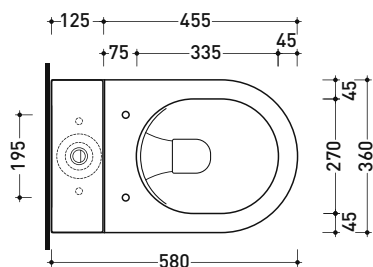

Technical accessories:
 *Kit suitable for wall trap H 230 mm (LKR00)
 *Kit suitable for floor trap from 50 to 180 mm (LK5018)
 *Kit suitable for floor trap from 180 to 240 mm (LK2022)
 *Kit suitable for floor trap from 240 to 380 mm (LK2438)
 Floor fixing kit (9003)
 OLI double flushing system (MBBO)

Package dim. wc	Weight 33 kg	Pz. Pallet n° 18
-----------------	--------------	------------------

Package dim. cistern	Weight 14 kg	Pz. Pallet n° 36
----------------------	--------------	------------------

Dop-No997

pag. 1/2

vista zenitale / zenital view

sizes in mm

Please consider a 2% tolerance on indicated measurements

KIT SUITABLE FOR WALL TRAP

LKR00 (SET: LKR00)

KIT SUITABLE FOR FLOOR TRAP

LK5018 (SET: TR38CON+LKR40)

da/ from 50 a/ to 180 mm

LK2022 (SET: LKRS+LKR40)

da/ from 180 a/ to 240 mm

LK2438 (SET: TR38CON+LKR33)

da/ from 240 a/ to 380* mm

ATTENTION: THE DRAINAGE CONNECTORS ARE NOT INCLUDED