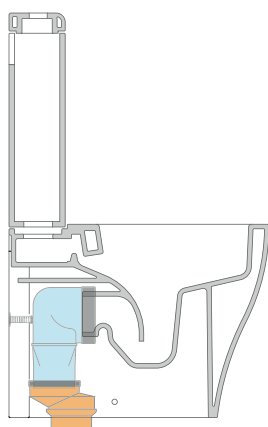

Technical accessories:
 *Kit suitable for wall trap H 230 mm (LKR00)
 *Kit suitable for floor trap from 50 to 180 mm (LK5018)
 *Kit suitable for floor trap from 180 to 240 mm (LK2022)
 *Kit suitable for floor trap from 240 to 380 mm (LK2438)
 Floor fixing kit (9003)
 OLI double flushing system (MBBO)

Package dim. wc	Weight 33 kg	Pz. Pallet n° 18
-----------------	--------------	------------------

Package dim. cistern	Weight 14 kg	Pz. Pallet n° 36
----------------------	--------------	------------------

Dop-No997

pag. 1/2

vista zenitale / zenital view

sizes in mm

Please consider a 2% tolerance on indicated measurements

KIT SUITABLE FOR WALL TRAP

LKR00 (SET: LKR00)

KIT SUITABLE FOR FLOOR TRAP

LK5018 (SET: TR38CON+LKR40)

da/ from 50 a/ to 180 mm

LK2022 (SET: LKRS+LKR40)

da/ from 180 a/ to 240 mm

LK2438 (SET: TR38CON+LKR33)

da/ from 240 a/ to 380* mm

ATTENTION: THE DRAINAGE CONNECTORS ARE NOT INCLUDED