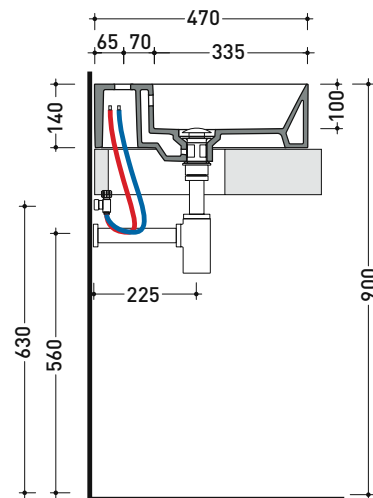

AP120L AppLight 120

Countertop - wall hung basin 120x47 cm with double basin

• with overflow • arranged for two/six tap holes

Complements: Line taps basin: ONE - NOKÉ - SI - FOLD - X1 - STIL
Line accessories: TWO - HOOP - FOLD

Package dim. | Weight kg | Pz. Pallet n° -

CE UNI EN 14688 - CL20 Dop-No14688

vista zenitale / zenital view

vista zenitale / zenital view

vista frontale / frontal view

sezione longitudinale / section