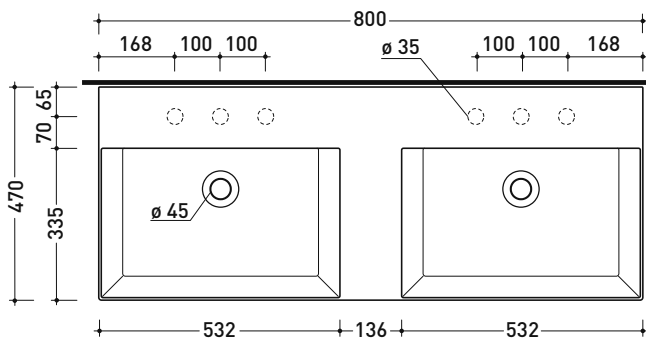

AP120L AppLight 120

Countertop - wall hung basin 120x47 cm with double basin

• with overflow • arranged for two/six tap holes

Complements: Line taps basin: ONE - NOKÉ - SI - FOLD - X1 - STIL
Line accessories: TWO - HOOP - FOLD

Package dim. | Weight kg | Pz. Pallet n° -

CE UNI EN 14688 - CL20 Dop-No14688

vista zenitale / zenital view

vista zenitale / zenital view

vista frontale / frontal view

sezione longitudinale / section