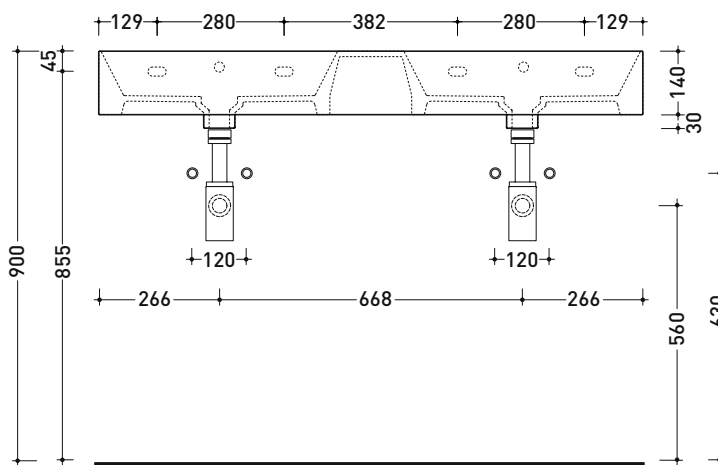

AP120L AppLight 120

Countertop - wall hung basin 120x47 cm with double basin

• with overflow • arranged for two/six tap holes

Complements: Line taps basin: ONE - NOKÉ - SI - FOLD - X1 - STIL
Line accessories: TWO - HOOP - FOLD

Package dim. | Weight kg | Pz. Pallet n° -

CE UNI EN 14688 - CL20 Dop-No14688

vista zenitale / zenital view

vista zenitale / zenital view

vista frontale / frontal view

sezione longitudinale / section