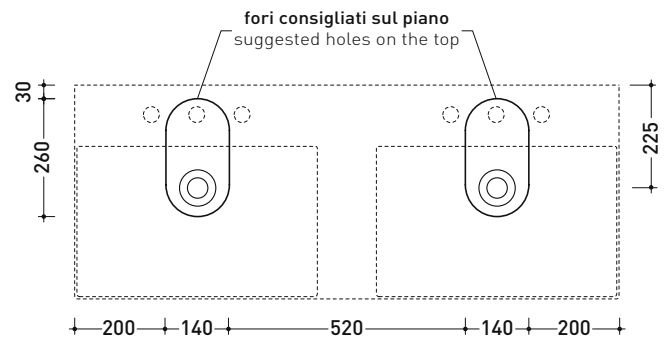

AP120L AppLight 120

Countertop - wall hung basin 120x47 cm with double basin

• with overflow • arranged for two/six tap holes

Complements: Line taps basin: ONE - NOKÉ - SI - FOLD - X1 - STIL
Line accessories: TWO - HOOP - FOLD

Package dim. | Weight kg | Pz. Pallet n° -

CE UNI EN 14688 - CL20 Dop-No14688

vista zenitale / zenital view

vista zenitale / zenital view

vista frontale / frontal view

sezione longitudinale / section